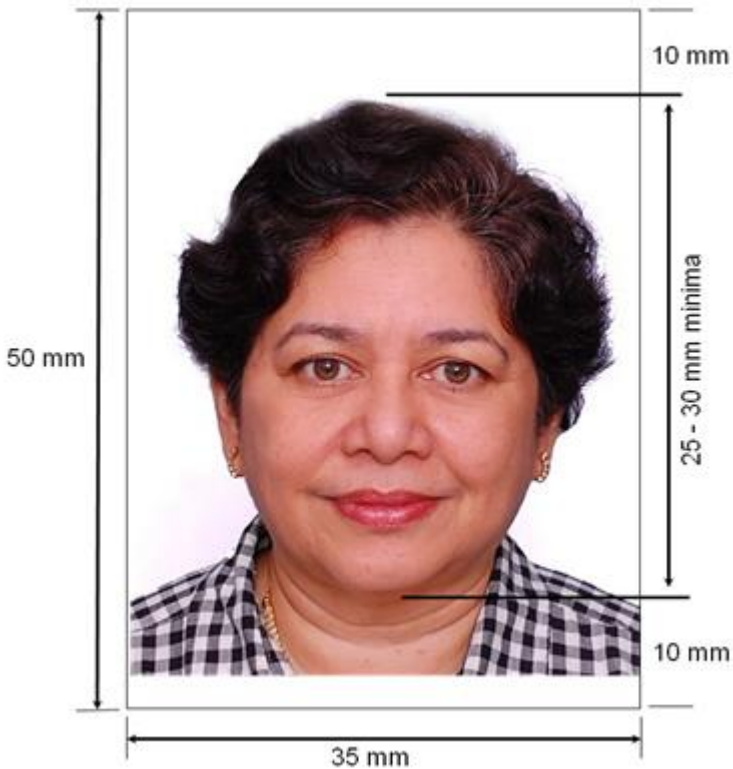

## Malaysian International Passport Photographs Specification

- 3 recent identical U.S passport sized photographs size 2x2 inches
- No glasses
- Plain white or off-white background size 2x2 inches
- Dark colored clothing covering shoulders and chest
- Taken in full-faces view directly facing the camera with a neutral facial expression, both eyes open and mouth closed
- Do not wear a hat or head covering that obscures that hair or hairline unless worn daily for a religious purpose. Your full face must be visible, and the head covering must not cast any shadows on your face